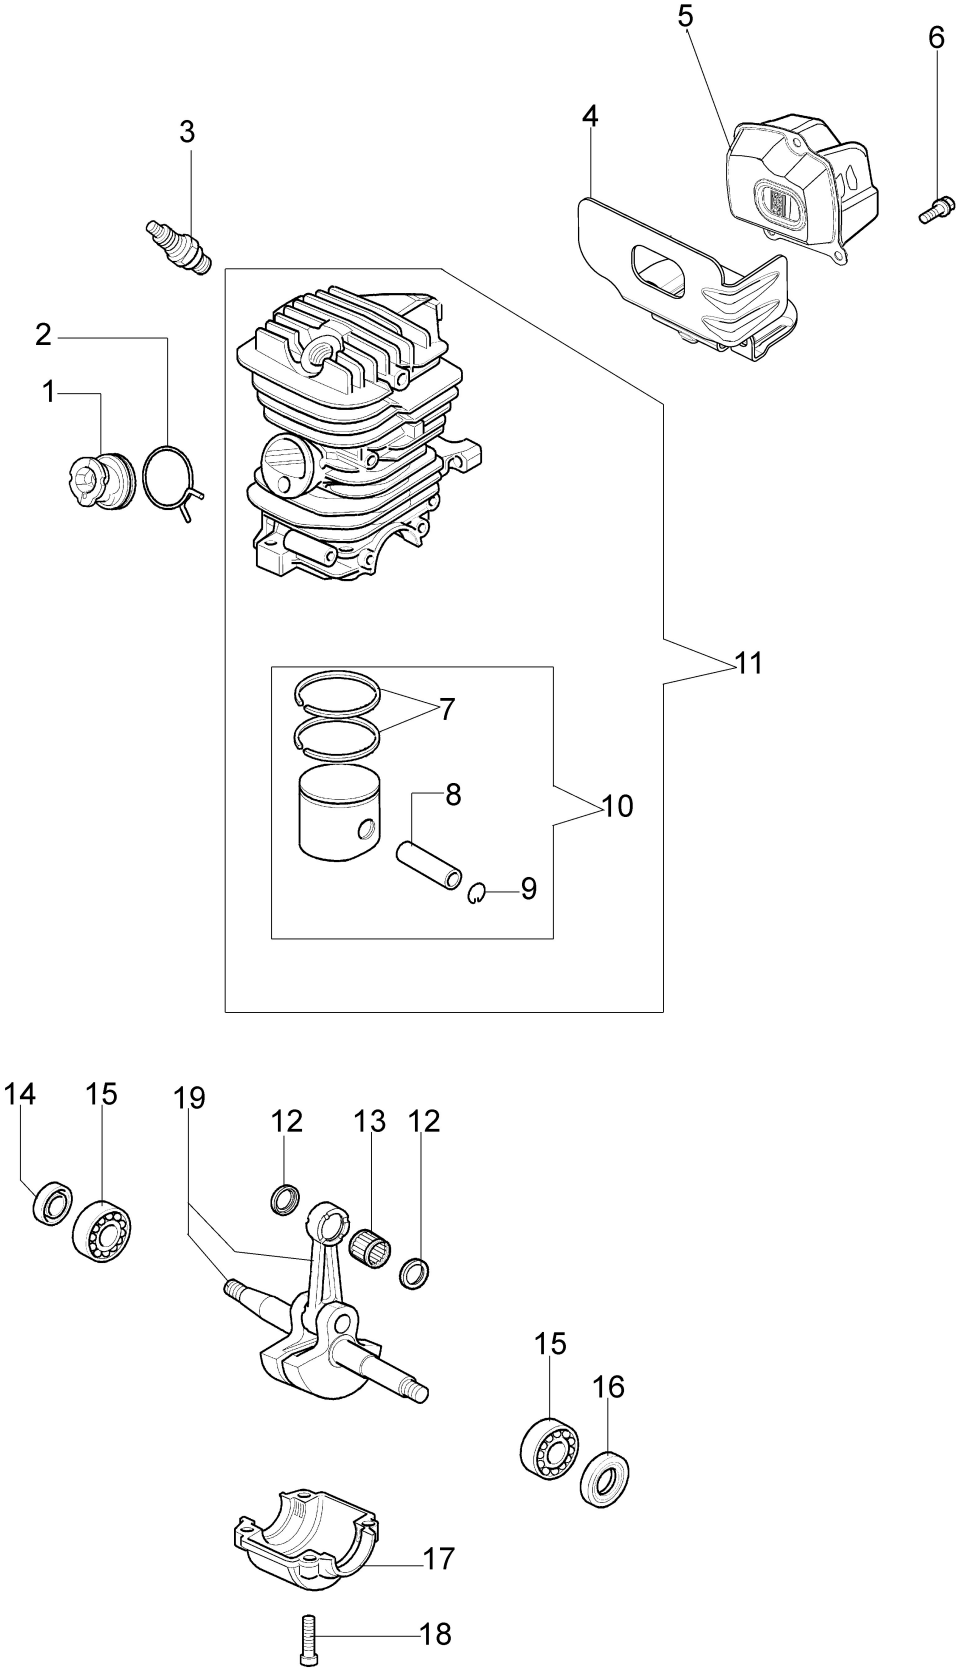

Carburetor WT-781DR

Carburetor WT-780D

Illustration Engine

Ref.Nu	Qty	Part number	Description	Validity from	Validity till	Notes	Bulletin
1	1	50170010R	Manifold				
2	1	094600103	Band				
3	1	3055101	Spark plug				
4	1	50170186R	Gasket				
5	1	50170189AR	Muffler				
6	3	3860117R	Screw				
7	2	4196166R	Piston ring				BT4-152-05/12
8	1	50110047R	Piston pin				BT4-152-05/12
9	2	004900061R	Ring				BT4-152-05/12
10	1	50110066A	Piston assy	SN 9521080968			BT4-152-05/12
11	1	50182005A	Complete cylinder	SN 9521080968			BT4-152-05/12
12	2	50110043AR	Spacer				
13	1	50110044R	Bearing				
14	1	50272004R	Seal ring				
15	1	094000006R	Bearing				
16	1	3050024AR	Seal ring				
17	1	50050016AR	Cover				
18	4	3801051R	Screw				
19	1	50110045R	Crankshaft				

Illustration Starter assy

Ref.Nu	Qty	Part number	Description	Validity from	Validity till	Notes	Bulletin
1	1	50172001R	Starter assy				
2	1	50170017R	Starter handle				
3	1	50070123R	Starter rope				
4	1	3916009R	Washer				
5	1	3833080R	Washer				
6	1	50050073R	Spring				
7	1	004000142R	Nut				
8	1	50170050R	Starter pulley				
9	1	50160024	Screw				
10	4	3960115R	Screw				
11	2	3960075R	Screw				
12	2	006000315R	Washer				
13	2	3916004R	Washer				
14	1	50170144CR	Ignition coil				
15	1	50170090R	Cable				
16	1	50072029	Pawl				
17	1	50170015R	Flywheel				
18	1	50050127	Spring				
19	1	50050126	Spark plug cap				
20	1	2304073	Wrench 13x19				
21	1	50182012	Labels kit				