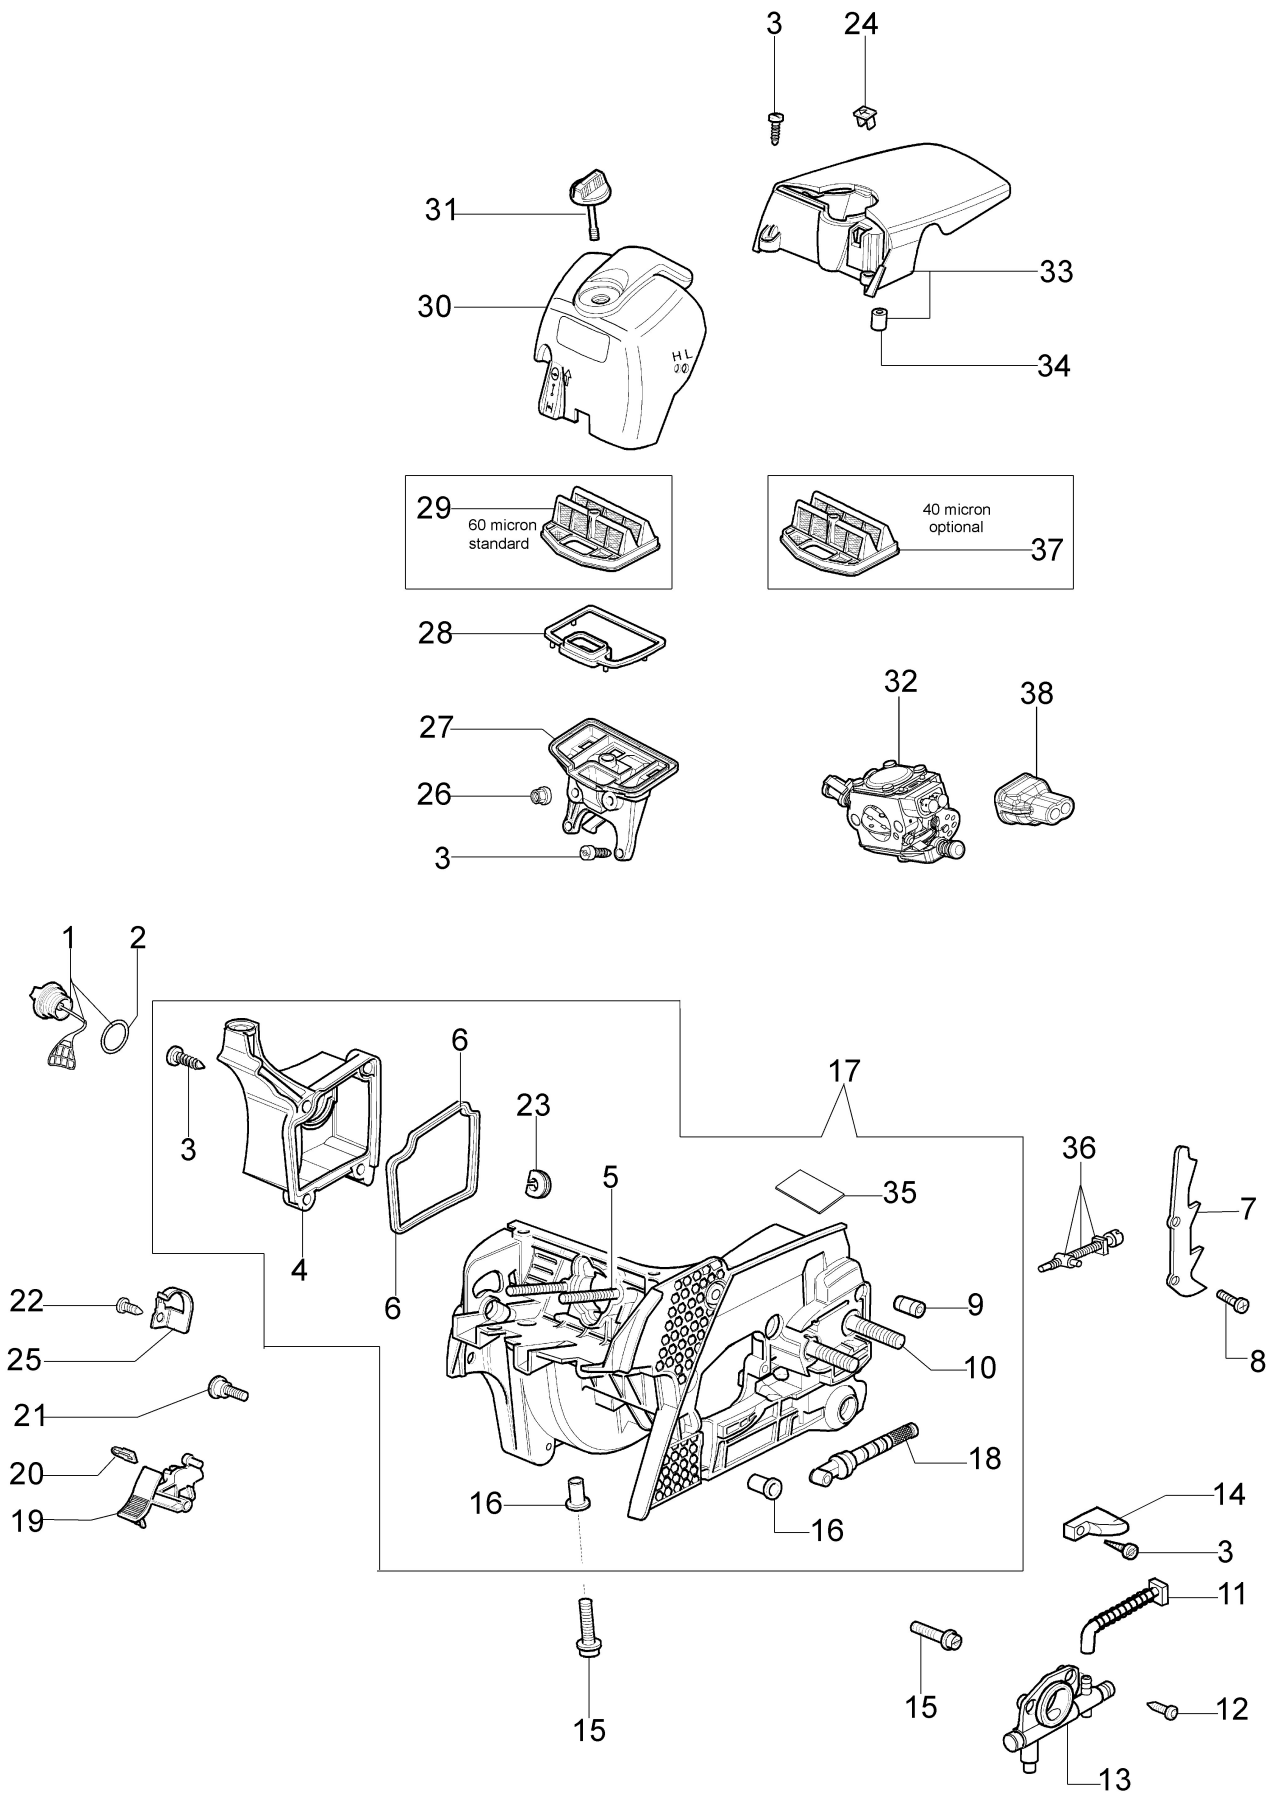

Carburetor WT-781DR

Carburetor WT-780D

Illustration Engine

Ref.Nu	Qty	Part number	Description	Validity from	Validity till	Notes	Bulletin
1	1	50170010R	Manifold				
2	1	094600103	Band				
3	1	3055101	Spark plug				
4	1	50170186R	Gasket				
5	1	50170189AR	Muffler				
6	3	3860117R	Screw				
7	2	4196166R	Piston ring				BT4-152-05/12
8	1	50110047R	Piston pin				BT4-152-05/12
9	2	004900061R	Ring				BT4-152-05/12
10	1	50110066A	Piston assy	SN 9521080968			BT4-152-05/12
11	1	50182005A	Complete cylinder	SN 9521080968			BT4-152-05/12
12	2	50110043AR	Spacer				
13	1	50110044R	Bearing				
14	1	50272004R	Seal ring				
15	1	094000006R	Bearing				
16	1	3050024AR	Seal ring				
17	1	50050016AR	Cover				
18	4	3801051R	Screw				
19	1	50110045R	Crankshaft				

Illustration Starter assy

Ref.Nu	Qty	Part number	Description	Validity from	Validity till	Notes	Bulletin
1	1	50172001R	Starter assy				
2	1	50170017R	Starter handle				
3	1	50070123R	Starter rope				
4	1	3916009R	Washer				
5	1	3833080R	Washer				
6	1	50050073R	Spring				
7	1	004000142R	Nut				
8	1	50170050R	Starter pulley				
9	1	50160024	Screw				
10	4	3960115R	Screw				
11	2	3960075R	Screw				
12	2	006000315R	Washer				
13	2	3916004R	Washer				
14	1	50170144CR	Ignition coil				
15	1	50170090R	Cable				
16	1	50072029	Pawl				
17	1	50170015R	Flywheel				
18	1	50050127	Spring				
19	1	50050126	Spark plug cap				
20	1	2304073	Wrench 13x19				
21	1	50182012	Labels kit				