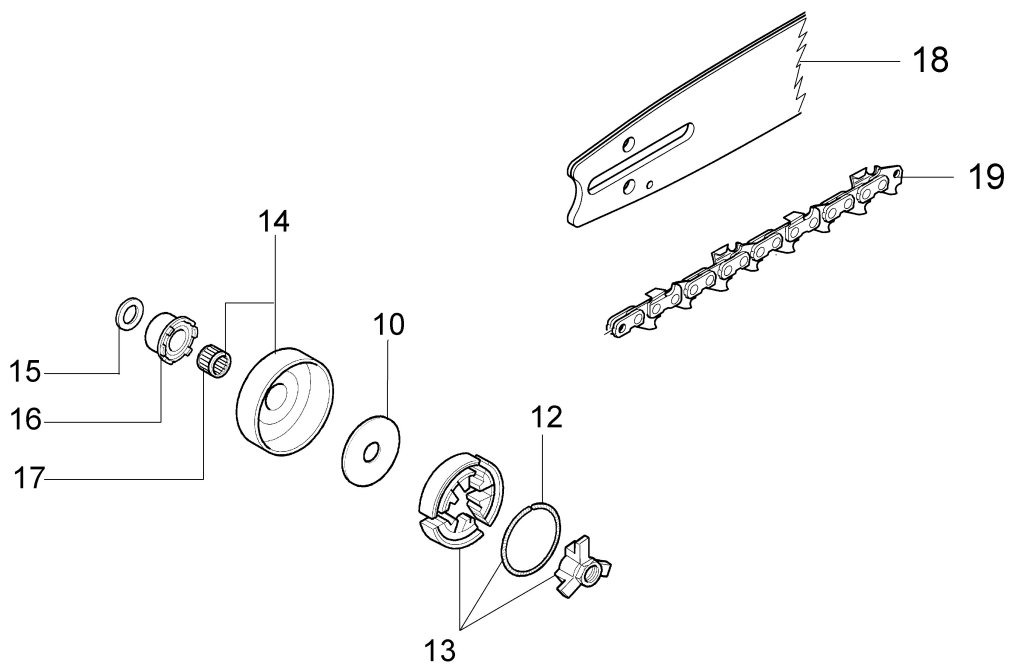

Illustration Clutch and brake

Ref.Nu	Qty	Part number	Description	Validity from	Validity till	Notes	Bulletin
1	1	50170128R	Chain cover assy		SN 9525302842		BT4-158-04/16
2	1	50170040R	Guard				
3	1	095000219AR	Spring				
4	1	50010088AR	Spring				
5	1	3960070AR	Screw				
6	1	50050125R	Plate				
7	1	50050039R	Brake band				
8	1	097000146	Lever				
9	1	50050064R	Pin				
10	1	004000352R	Washer				
11	2	50010148R	Nut				
12	1	094500029	Spring				
13	1	094000129AR	Clutch				
14	1	50050136A	Chain sprocket 3/8				
15	1	004400285	Washer				
16	1	50050025R	Worm gear 3/8				
17	1	50030372	Roller cage				
18	1	50030190R	Bar 14" - 35 cm				
18	1	50052012R	Bar 16" - 41 cm				
19	1	30629018	Chain .3/8" x .050" (1,3mm)				
19	1	30629015	Chain .3/8" x .050" (1,3mm)				
20	1	50162017A	Chain tensioner kit	SN 9525302843			BT4-158-04/16
21	1	50170044R	Cover	SN 9525302843			BT4-158-04/16
22	1	50170039R	Chain cover assy	SN 9525302843			BT4-158-04/16