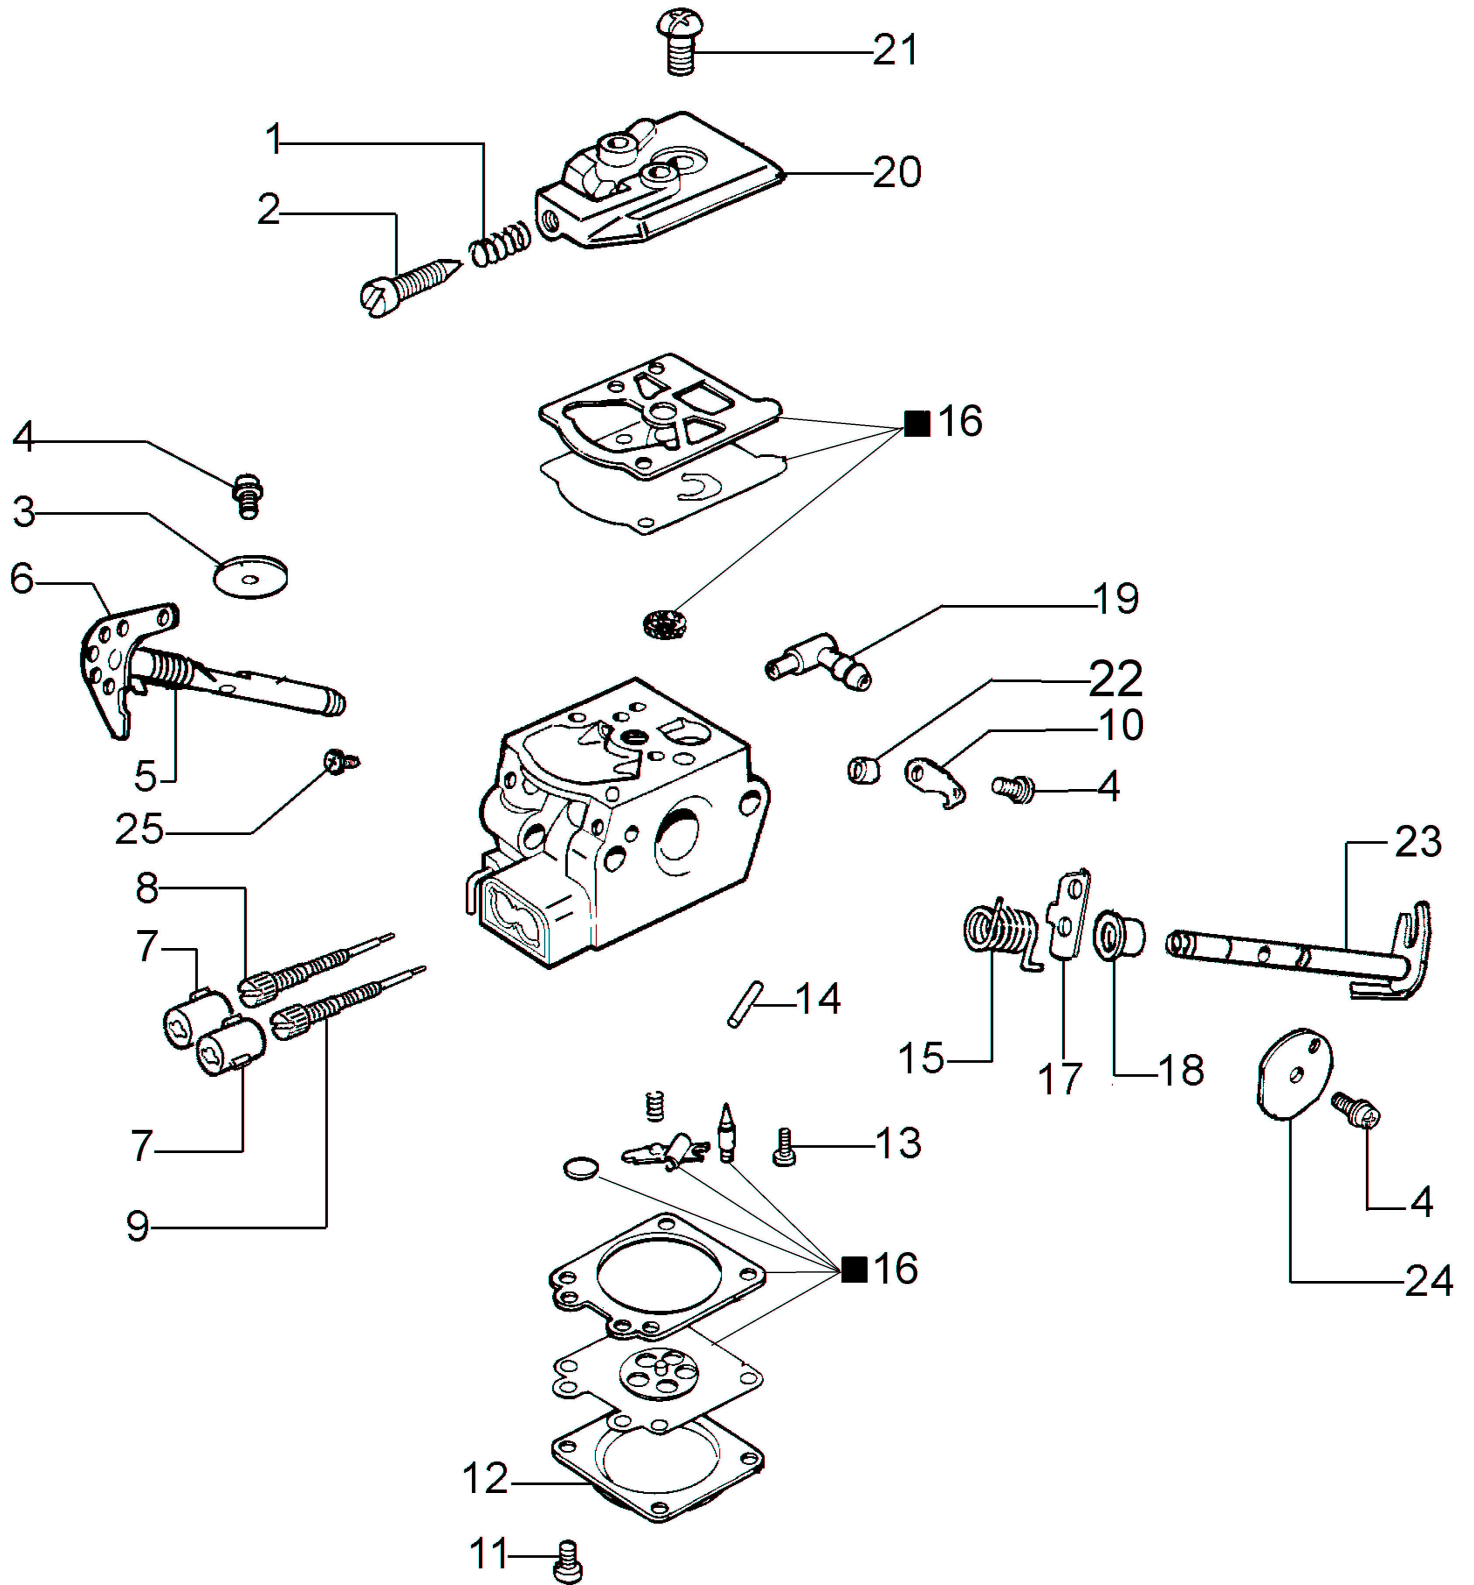

Illustration Clutch and brake

Ref.Nu	Qty	Part number	Description	Validity from	Validity till	Notes	Bulletin
1	1	50170128R	Chain cover assy		SN 9525302842		BT4-158-04/16
2	1	50170040R	Guard				
3	1	095000219AR	Spring				
4	1	50010088AR	Spring				
5	1	3960070AR	Screw				
6	1	50050125R	Plate				
7	1	50050039R	Brake band				
8	1	097000146	Lever				
9	1	50050064R	Pin				
10	1	004000352R	Washer				
11	2	50010148R	Nut				
12	1	094500029	Spring				
13	1	094000129AR	Clutch				
14	1	50050136A	Chain sprocket 3/8				
15	1	004400285	Washer				
16	1	50050025R	Worm gear 3/8				
17	1	50030372	Roller cage				
18	1	50030190R	Bar 14" - 35 cm				
18	1	50052012R	Bar 16" - 41 cm				
19	1	30629018	Chain .3/8" x .050" (1,3mm)				
19	1	30629015	Chain .3/8" x .050" (1,3mm)				
20	1	50162017A	Chain tensioner kit	SN 9525302843			BT4-158-04/16
21	1	50170044R	Cover	SN 9525302843			BT4-158-04/16
22	1	50170039R	Chain cover assy	SN 9525302843			BT4-158-04/16

Illustration Carburetor WT-781DR

Ref.Nu	Qty	Part number	Description	Validity from	Validity till	Notes	Bulletin
1	1	094600148	Spring				
2	1	074000240	Adjust. screw				
3	1	095000141	Shutter				
4	3	50010141	Screw				
5	1	094600208	Spring				
6	1	2318757	Shaft				
7	2	2318867R	Caps-lock				
8	1	2318837	Adjust. screw				
9	1	2318893	Screw L				
10	1	50050108	Throttle lever				
11	4	035000162	Screw				
12	1	2318191	Cover				
13	1	003300202	Screw				
14	1	003300201	Spindle				
15	1	50050115	Spring				
16	1	2318671	Repair kit				
17	1	50050111	Lever				
18	1	50050109	Bushing				
19	1	50050160	Fitting				
20	1	50050107	Cover				
21	1	003300197	Screw				
22	1	50050110	Bushing				
23	1	2318758	Shaft				
24	1	094600140	Shutter				
25	1	50050117	Screw				