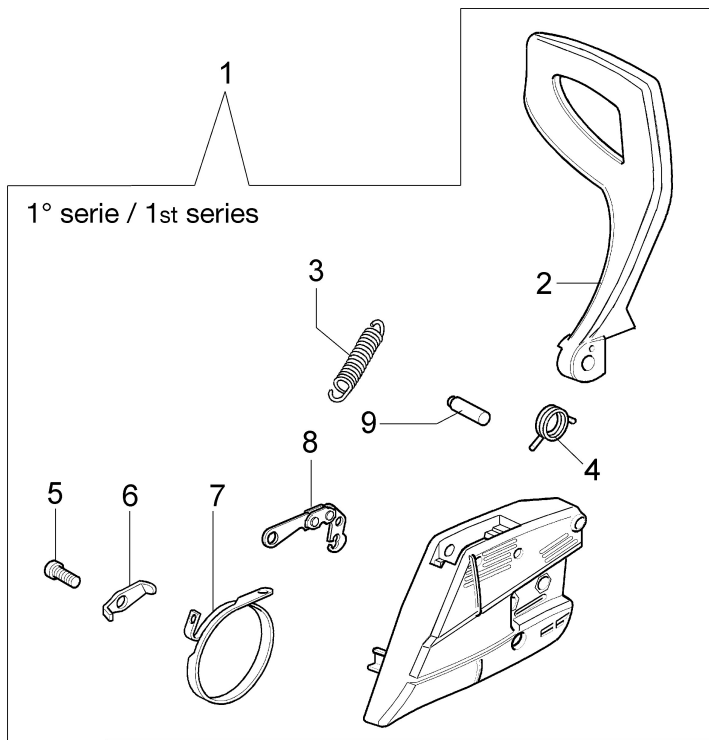

Illustration Clutch and brake

Ref.Nu	Qty	Part number	Description	Validity from	Validity till	Notes	Bulletin
1	1	50170128R	Chain cover assy		SN 9525302842		BT4-158-04/16
2	1	50170040R	Guard				
3	1	095000219AR	Spring				
4	1	50010088AR	Spring				
5	1	3960070AR	Screw				
6	1	50050125R	Plate				
7	1	50050039R	Brake band				
8	1	097000146	Lever				
9	1	50050064R	Pin				
10	1	004000352R	Washer				
11	2	50010148R	Nut				
12	1	094500029	Spring				
13	1	094000129AR	Clutch				
14	1	50050136A	Chain sprocket 3/8				
15	1	004400285	Washer				
16	1	50050025R	Worm gear 3/8				
17	1	50030372	Roller cage				
18	1	50030190R	Bar 14" - 35 cm				
18	1	50052012R	Bar 16" - 41 cm				
19	1	30629018	Chain .3/8" x .050" (1,3mm)				
19	1	30629015	Chain .3/8" x .050" (1,3mm)				
20	1	50162017A	Chain tensioner kit	SN 9525302843			BT4-158-04/16
21	1	50170044R	Cover	SN 9525302843			BT4-158-04/16
22	1	50170039R	Chain cover assy	SN 9525302843			BT4-158-04/16