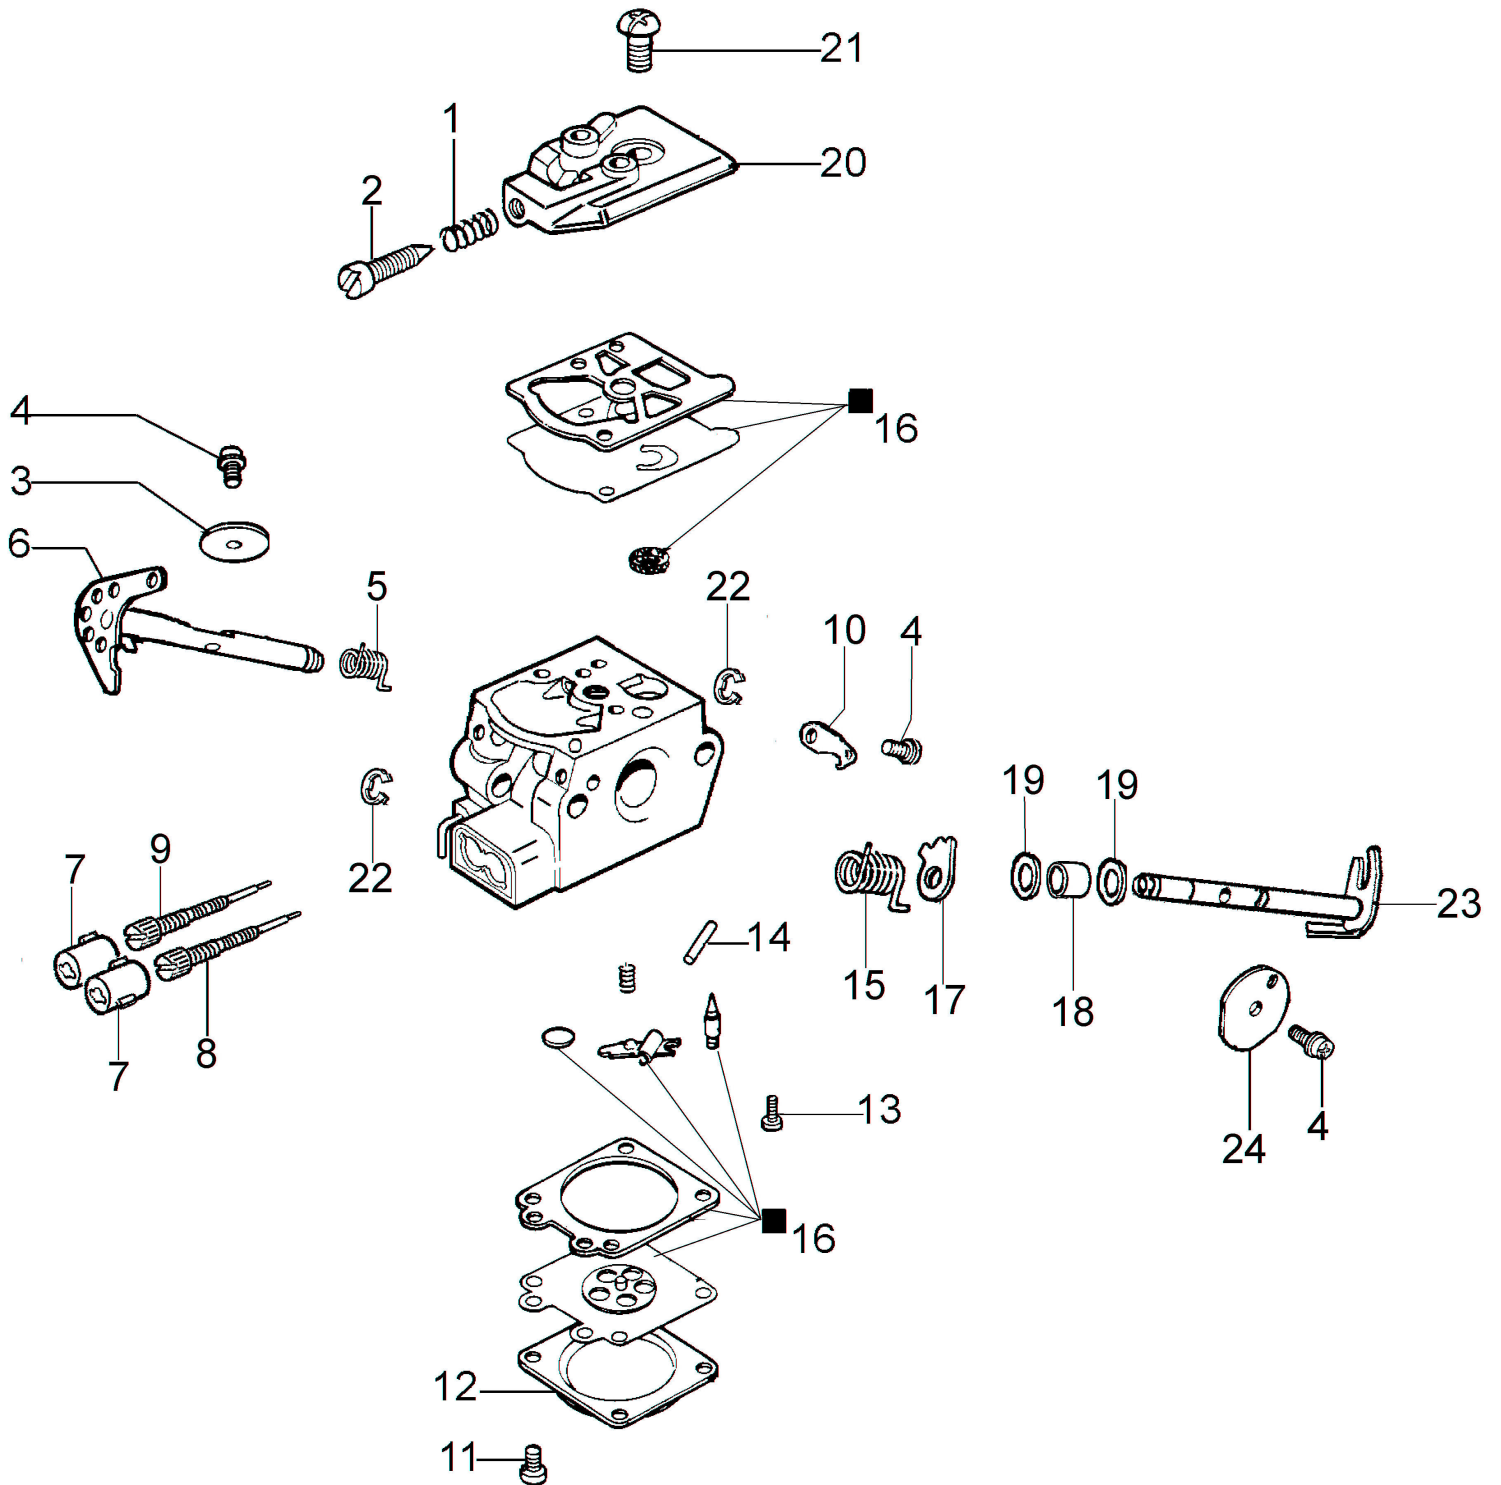

Illustration Clutch and brake

Ref.Nu	Qty	Part number	Description	Validity from	Validity till	Notes	Bulletin
1	1	50170128R	Chain cover assy		SN 9525302842		BT4-158-04/16
2	1	50170040R	Guard				
3	1	095000219AR	Spring				
4	1	50010088AR	Spring				
5	1	3960070AR	Screw				
6	1	50050125R	Plate				
7	1	50050039R	Brake band				
8	1	097000146	Lever				
9	1	50050064R	Pin				
10	1	004000352R	Washer				
11	2	50010148R	Nut				
12	1	094500029	Spring				
13	1	094000129AR	Clutch				
14	1	50050136A	Chain sprocket 3/8				
15	1	004400285	Washer				
16	1	50050025R	Worm gear 3/8				
17	1	50030372	Roller cage				
18	1	50030190R	Bar 14" - 35 cm				
18	1	50052012R	Bar 16" - 41 cm				
19	1	30629018	Chain .3/8" x .050" (1,3mm)				
19	1	30629015	Chain .3/8" x .050" (1,3mm)				
20	1	50162017A	Chain tensioner kit	SN 9525302843			BT4-158-04/16
21	1	50170044R	Cover	SN 9525302843			BT4-158-04/16
22	1	50170039R	Chain cover assy	SN 9525302843			BT4-158-04/16

Illustration Carburetor WT-781DR

Ref.Nu	Qty	Part number	Description	Validity from	Validity till	Notes	Bulletin
1	1	094600148	Spring				
2	1	074000240	Adjust. screw				
3	1	095000141	Shutter				
4	3	50010141	Screw				
5	1	094600208	Spring				
6	1	2318757	Shaft				
7	2	2318867R	Caps-lock				
8	1	2318837	Adjust. screw				
9	1	2318893	Screw L				
10	1	50050108	Throttle lever				
11	4	035000162	Screw				
12	1	2318191	Cover				
13	1	003300202	Screw				
14	1	003300201	Spindle				
15	1	50050115	Spring				
16	1	2318671	Repair kit				
17	1	50050111	Lever				
18	1	50050109	Bushing				
19	1	50050160	Fitting				
20	1	50050107	Cover				
21	1	003300197	Screw				
22	1	50050110	Bushing				
23	1	2318758	Shaft				
24	1	094600140	Shutter				
25	1	50050117	Screw				