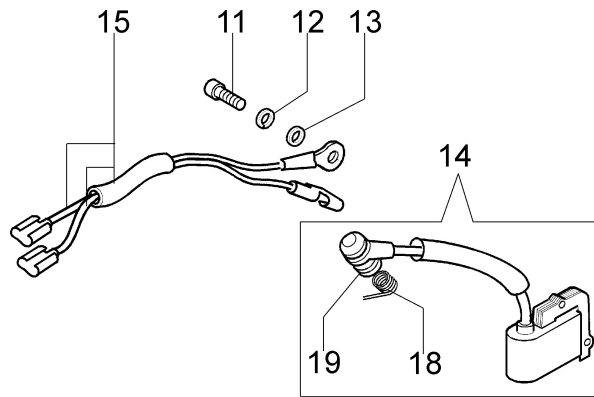

Carburetor WT-781DR

Carburetor WT-780D

Illustration Engine

Ref.Nu	Qty	Part number	Description	Validity from	Validity till	Notes	Bulletin
1	1	50170010R	Manifold				
2	1	094600103	Band				
3	1	3055101	Spark plug				
4	1	50170186R	Gasket				
5	1	50170189AR	Muffler				
6	3	3860117R	Screw				
7	2	4196166R	Piston ring				BT4-152-05/12
8	1	50110047R	Piston pin				BT4-152-05/12
9	2	004900061R	Ring				BT4-152-05/12
10	1	50110066A	Piston assy	SN 9521080968			BT4-152-05/12
11	1	50182005A	Complete cylinder	SN 9521080968			BT4-152-05/12
12	2	50110043AR	Spacer				
13	1	50110044R	Bearing				
14	1	50272004R	Seal ring				
15	1	094000006R	Bearing				
16	1	3050024AR	Seal ring				
17	1	50050016AR	Cover				
18	4	3801051R	Screw				
19	1	50110045R	Crankshaft				

Illustration Clutch and brake

Ref.Nu	Qty	Part number	Description	Validity from	Validity till	Notes	Bulletin
1	1	50170128R	Chain cover assy		SN 9525302842		BT4-158-04/16
2	1	50170040R	Guard				
3	1	095000219AR	Spring				
4	1	50010088AR	Spring				
5	1	3960070AR	Screw				
6	1	50050125R	Plate				
7	1	50050039R	Brake band				
8	1	097000146	Lever				
9	1	50050064R	Pin				
10	1	004000352R	Washer				
11	2	50010148R	Nut				
12	1	094500029	Spring				
13	1	094000129AR	Clutch				
14	1	50050136A	Chain sprocket 3/8				
15	1	004400285	Washer				
16	1	50050025R	Worm gear 3/8				
17	1	50030372	Roller cage				
18	1	50030190R	Bar 14" - 35 cm				
18	1	50052012R	Bar 16" - 41 cm				
19	1	30629018	Chain .3/8" x .050" (1,3mm)				
19	1	30629015	Chain .3/8" x .050" (1,3mm)				
20	1	50162017A	Chain tensioner kit	SN 9525302843			BT4-158-04/16
21	1	50170044R	Cover	SN 9525302843			BT4-158-04/16
22	1	50170039R	Chain cover assy	SN 9525302843			BT4-158-04/16