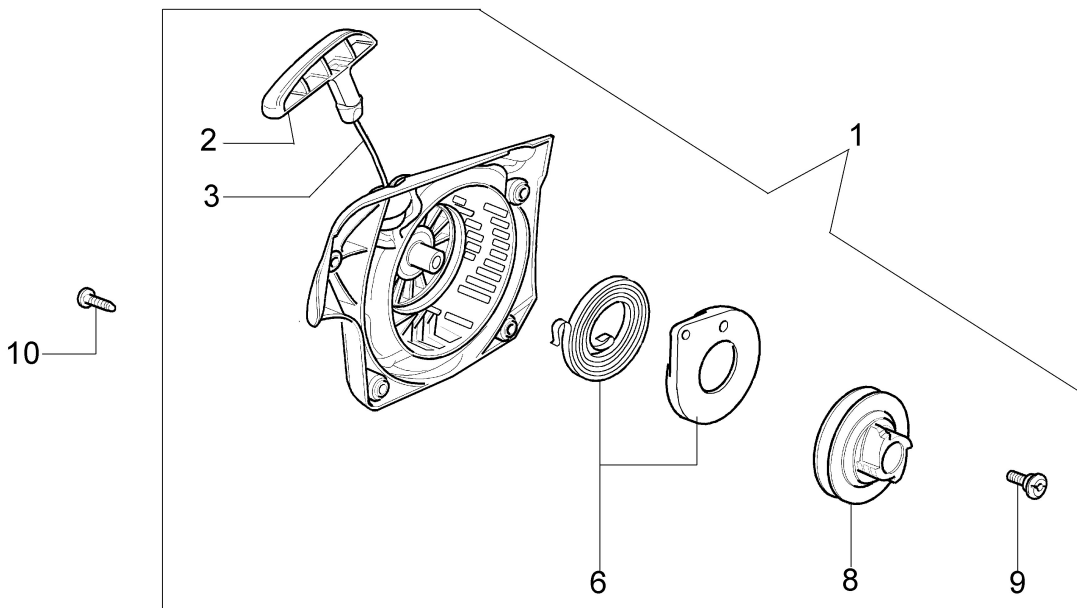

Carburetor WT-781DR

Carburetor WT-780D

Illustration Engine

Ref.Nu	Qty	Part number	Description	Validity from	Validity till	Notes	Bulletin
1	1	50170010R	Manifold				
2	1	094600103	Band				
3	1	3055101	Spark plug				
4	1	50170186R	Gasket				
5	1	50170189AR	Muffler				
6	3	3860117R	Screw				
7	2	4196166R	Piston ring				BT4-152-05/12
8	1	50110047R	Piston pin				BT4-152-05/12
9	2	004900061R	Ring				BT4-152-05/12
10	1	50110066A	Piston assy	SN 9521080968			BT4-152-05/12
11	1	50182005A	Complete cylinder	SN 9521080968			BT4-152-05/12
12	2	50110043AR	Spacer				
13	1	50110044R	Bearing				
14	1	50272004R	Seal ring				
15	1	094000006R	Bearing				
16	1	3050024AR	Seal ring				
17	1	50050016AR	Cover				
18	4	3801051R	Screw				
19	1	50110045R	Crankshaft				

Illustration Clutch and brake

Ref.Nu	Qty	Part number	Description	Validity from	Validity till	Notes	Bulletin
1	1	50170128R	Chain cover assy		SN 9525302842		BT4-158-04/16
2	1	50170040R	Guard				
3	1	095000219AR	Spring				
4	1	50010088AR	Spring				
5	1	3960070AR	Screw				
6	1	50050125R	Plate				
7	1	50050039R	Brake band				
8	1	097000146	Lever				
9	1	50050064R	Pin				
10	1	004000352R	Washer				
11	2	50010148R	Nut				
12	1	094500029	Spring				
13	1	094000129AR	Clutch				
14	1	50050136A	Chain sprocket 3/8				
15	1	004400285	Washer				
16	1	50050025R	Worm gear 3/8				
17	1	50030372	Roller cage				
18	1	50030190R	Bar 14" - 35 cm				
18	1	50052012R	Bar 16" - 41 cm				
19	1	30629018	Chain .3/8" x .050" (1,3mm)				
19	1	30629015	Chain .3/8" x .050" (1,3mm)				
20	1	50162017A	Chain tensioner kit	SN 9525302843			BT4-158-04/16
21	1	50170044R	Cover	SN 9525302843			BT4-158-04/16
22	1	50170039R	Chain cover assy	SN 9525302843			BT4-158-04/16