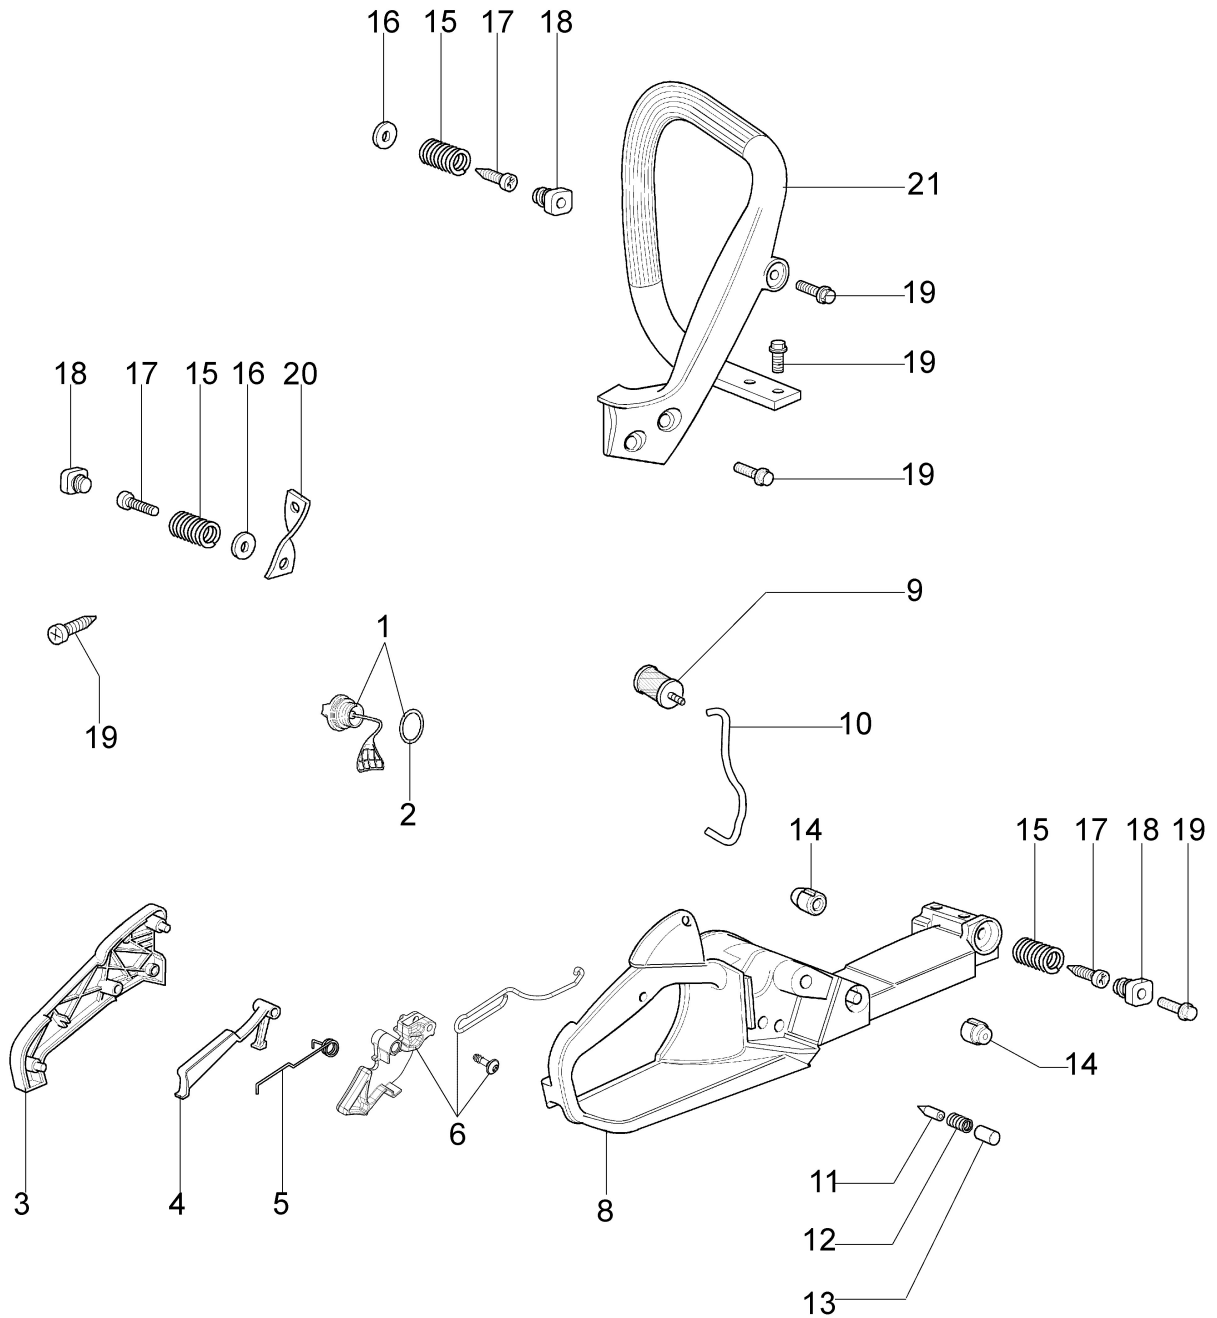

versione no primer/ no primer version	versione con primer/ with primer version
7	24 25 23 22