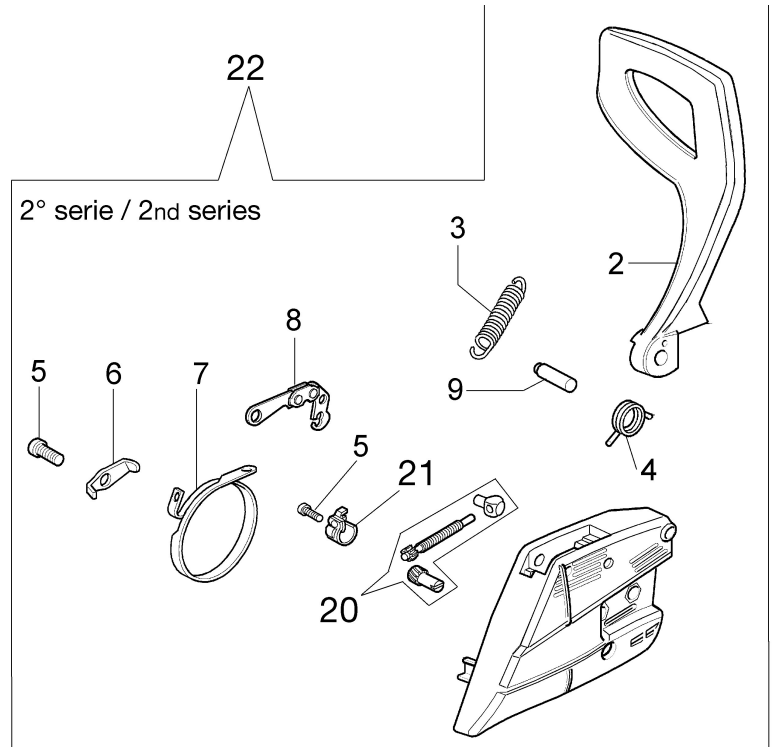

Illustration Clutch and brake

Ref.Nu	Qty	Part number	Description	Validity from	Validity till	Notes	Bulletin
1	1	50170128R	Chain cover assy		SN 9525302842		BT4-158-04/16
2	1	50170040R	Guard				
3	1	095000219AR	Spring				
4	1	50010088AR	Spring				
5	1	3960070AR	Screw				
6	1	50050125R	Plate				
7	1	50050039R	Brake band				
8	1	097000146	Lever				
9	1	50050064R	Pin				
10	1	004000352R	Washer				
11	2	50010148R	Nut				
12	1	094500029	Spring				
13	1	094000129AR	Clutch				
14	1	50050136A	Chain sprocket 3/8				
15	1	004400285	Washer				
16	1	50050025R	Worm gear 3/8				
17	1	50030372	Roller cage				
18	1	50030190R	Bar 14" - 35 cm				
18	1	50052012R	Bar 16" - 41 cm				
19	1	30629018	Chain .3/8" x .050" (1,3mm)				
19	1	30629015	Chain .3/8" x .050" (1,3mm)				
20	1	50162017A	Chain tensioner kit	SN 9525302843			BT4-158-04/16
21	1	50170044R	Cover	SN 9525302843			BT4-158-04/16
22	1	50170039R	Chain cover assy	SN 9525302843			BT4-158-04/16