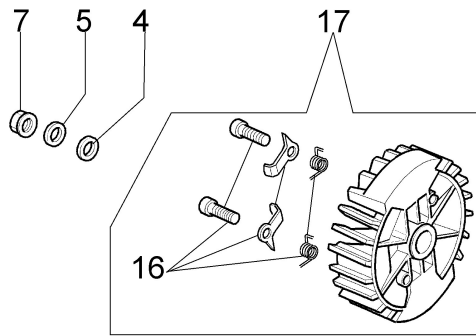

Carburetor WT-781DR

Carburetor WT-780D

Illustration Engine

Ref.Nu	Qty	Part number	Description	Validity from	Validity till	Notes	Bulletin
1	1	50170010R	Manifold				
2	1	094600103	Band				
3	1	3055101	Spark plug				
4	1	50170186R	Gasket				
5	1	50170189AR	Muffler				
6	3	3860117R	Screw				
7	2	4196166R	Piston ring				BT4-152-05/12
8	1	50110047R	Piston pin				BT4-152-05/12
9	2	004900061R	Ring				BT4-152-05/12
10	1	50110066A	Piston assy	SN 9521080968			BT4-152-05/12
11	1	50182005A	Complete cylinder	SN 9521080968			BT4-152-05/12
12	2	50110043AR	Spacer				
13	1	50110044R	Bearing				
14	1	50272004R	Seal ring				
15	1	094000006R	Bearing				
16	1	3050024AR	Seal ring				
17	1	50050016AR	Cover				
18	4	3801051R	Screw				
19	1	50110045R	Crankshaft				

Illustration Clutch and brake

Ref.Nu	Qty	Part number	Description	Validity from	Validity till	Notes	Bulletin
1	1	50170128R	Chain cover assy		SN 9525302842		BT4-158-04/16
2	1	50170040R	Guard				
3	1	095000219AR	Spring				
4	1	50010088AR	Spring				
5	1	3960070AR	Screw				
6	1	50050125R	Plate				
7	1	50050039R	Brake band				
8	1	097000146	Lever				
9	1	50050064R	Pin				
10	1	004000352R	Washer				
11	2	50010148R	Nut				
12	1	094500029	Spring				
13	1	094000129AR	Clutch				
14	1	50050136A	Chain sprocket 3/8				
15	1	004400285	Washer				
16	1	50050025R	Worm gear 3/8				
17	1	50030372	Roller cage				
18	1	50030190R	Bar 14" - 35 cm				
18	1	50052012R	Bar 16" - 41 cm				
19	1	30629018	Chain .3/8" x .050" (1,3mm)				
19	1	30629015	Chain .3/8" x .050" (1,3mm)				
20	1	50162017A	Chain tensioner kit	SN 9525302843			BT4-158-04/16
21	1	50170044R	Cover	SN 9525302843			BT4-158-04/16
22	1	50170039R	Chain cover assy	SN 9525302843			BT4-158-04/16