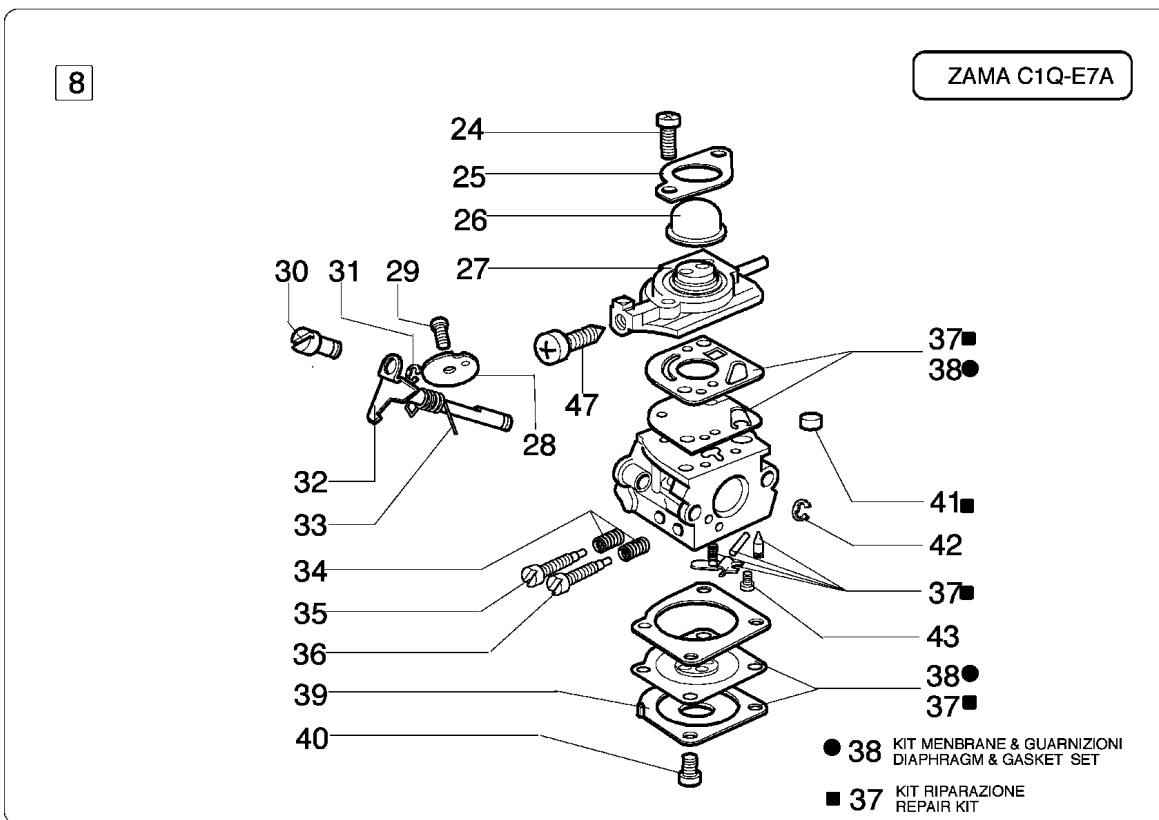

Carburetor C1Q-E10

Carburetor C1Q-E10

Reference	Qty	Item number	Description
1	2	2318542	Screw
2	1	074000147	Cover
3	1	074000150	Repair kit
4	1	074000238	Cover
5	1	074000151	Diaphragm set
6	1	2318572	Primer pump
7	1	095000164	Ring
8	1	074000397	Carburetor kit C1Q-E10
9	1	2318592	Valve
10	1	2318191	Cover
11	4	035000162	Screw
12	1	093500115	Spring
13	1	074000143	Screw H
14	1	093500269	Screw L
15	1	035000165	Spring
16	1	072700214	Spring
17	1	072700209	Shaft
18	1	2318211	Pin
19	1	003300209	Screw
20	1	072700211	Shutter
21	1	094600148	Spring
22	1	074000240	Adjust.screw
24	2	2318521	Screw
25	1	2318526	Cover
26	1	2318875	Pump
27	1	2318874	Cover
28	1	2318872	Shutter
29	1	2318388	Screw
30	1	2318412	Hooking spring
31	1	2318387	Ring
32	1	2318871	Shaft
33	1	2318528	Spring
34	1	2318532	Spring
35	1	2318882	Screw L
36	1	2318881	Screw H
37	1	2318886	Repair kit
38	1	2318885	Diaphragm set
39	1	2318880	Cover
40	4	2318522	Screw
41	1	2318392	Filter
42	1	2318535	Ring
43	1	2318527	Screw
45	1	003300201	Spindle
46	1	003300202	Screw
47	2	2318876	Screw