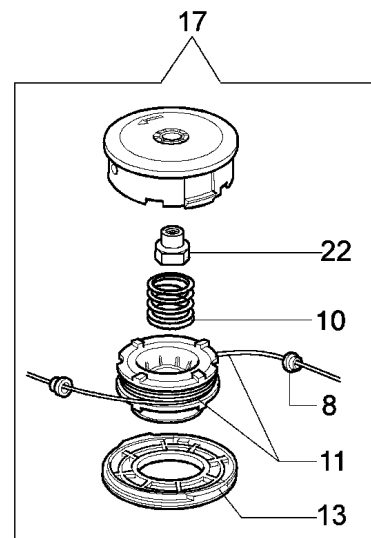

Accessories

Accessories

Reference	Qty	Item number	Description
1	1	4199039AR	Compl. nylon head Ø3
2	1	3960040R	Screw
3	1	4174278	Plate
4	4	3802004CR	Screw
5	1	4174283A	Skirt w/blade
6	1	4174275R	Blade
7	1	61042011A	Guard assy
8	2	4199005A	Bushing
9	1	4199008B	Insert
10	1	4199004	Spring
11	1	4199031A	Nylon spool Ø3
12	1	4199026B	Cover
13	1	4199046	Cover
14	1	61052031	Tool kit
15	1	4179164R	Harness
16	1	074000328	Labels kit
17	1	61112059A	Compl. nylon head Ø3
18	1	4095673AR	Disk
19	1	63019010A	Quick load nylon head Ø3
20	1	4199048R	Spring
21	1	4199049	Nylon spool
22	1	61110076	Insert
23	1	63050016	Hooking spring
24	1	63019012A	Quick load nylon head Ø3