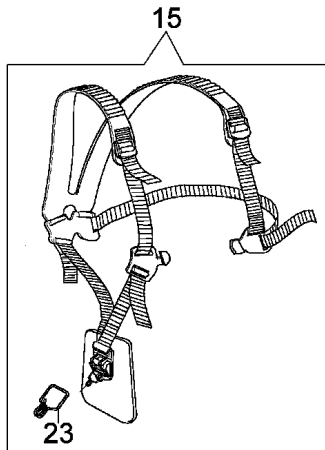

Accessories

Accessories

Reference	Qty	Item number	Description
1	1	4199039AR	Compl. nylon head Ø3
2	1	3960040R	Screw
3	1	4174278	Plate
4	4	3802004CR	Screw
5	1	4174283A	Skirt w/blade
6	1	4174275R	Blade
7	1	61042011A	Guard assy
8	2	4199005A	Bushing
9	1	4199008B	Insert
10	1	4199004	Spring
11	1	4199031A	Nylon spool Ø3
12	1	4199026B	Cover
13	1	4199046	Cover
14	1	61052031	Tool kit
15	1	4179164R	Harness
16	1	074000328	Labels kit
17	1	61112059A	Compl. nylon head Ø3
18	1	4095673AR	Disk
19	1	63019010A	Quick load nylon head Ø3
20	1	4199048R	Spring
21	1	4199049	Nylon spool
22	1	61110076	Insert
23	1	63050016	Hooking spring
24	1	63019012A	Quick load nylon head Ø3