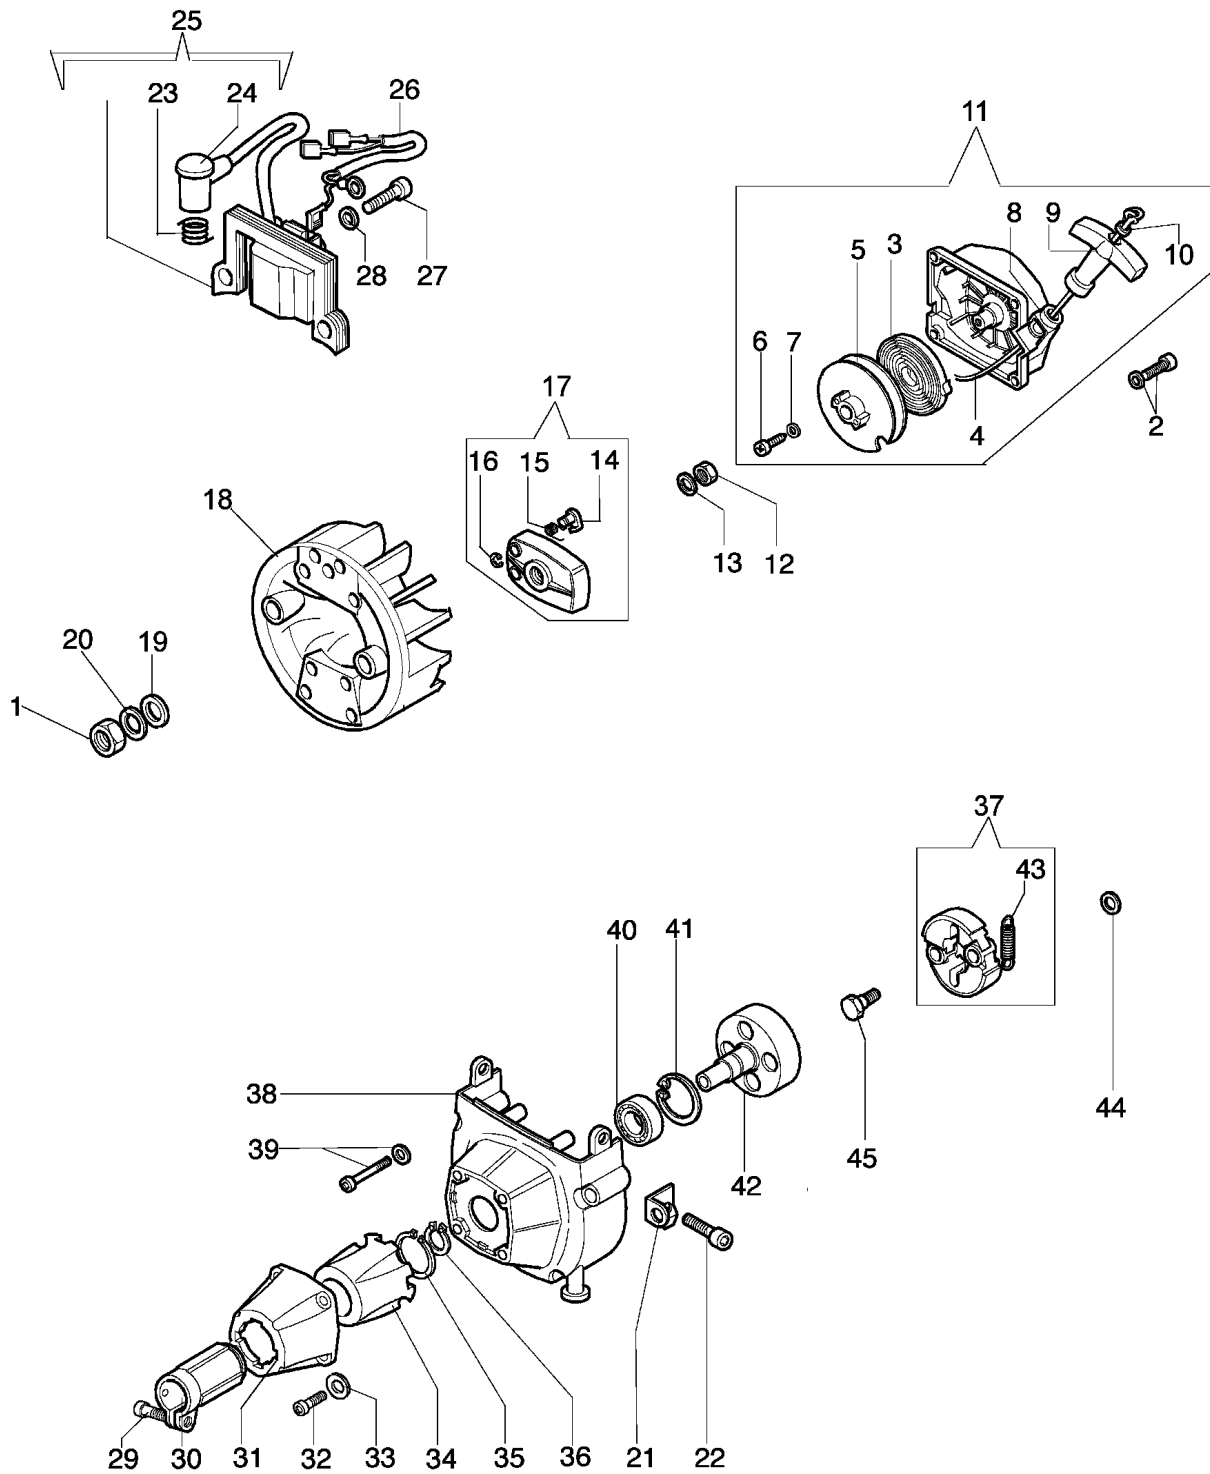

Starter assy and clutch

Starter assy and clutch

Reference	Qty	Item number	Description
1	1	3912009	Nut
2	4	61052008R	Screw
3	1	004000132R	Spring
4	1	4098073R	Starter rope
5	1	072700085BR	Pulley
6	1	094600041AR	Screw
7	1	3918005	Washer
8	1	072700089	Bushing
9	1	093500397	Starter handle
10	1	006000829	Washer
11	1	072700468AR	Starter assy
12	1	072700235	Nut
13	1	005000361	Washer
14	2	072700087	Pawl
15	2	072700088R	Spring
16	2	3026004	Ring
17	1	072700466	Clutch driver
18	1	074000378R	Flywheel
19	1	3818011A	Washer
20	1	3916010	Washer
21	1	072700072	Support
22	1	3801010R	Screw
23	1	094600169	Spring
24	1	094600097A	Spark plug cap
25	1	072700391R	Ignition coil
26	1	4179087A	Cable
27	2	006000064	Screw
28	2	3833073	Washer
29	1	3801022	Screw
30	1	074000244A	Sleeve
31	1	074000212R	Cover
32	4	3801011	Screw
33	4	072700189	Washer
34	1	074000027	AV-mount
35	1	074000030	Ring
36	1	3024015	Ring
37	1	4191153AR	Clutch
38	1	072700472AR	Starter case
39	4	61052005	Screw
40	1	3035019R	Bearing
41	1	3025022	Ring
42	1	4191030R	Clutch drum
43	1	4191028R	Spring
44	2	072700188	Washer
45	2	4191027ER	Pin