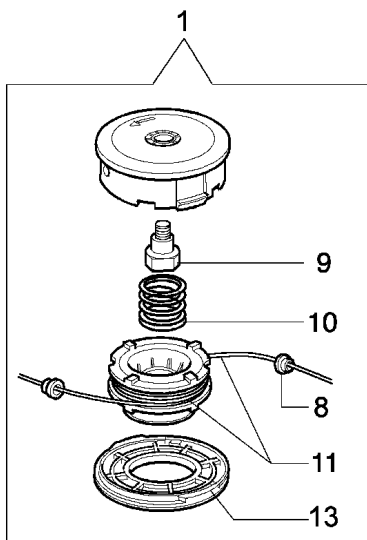

Accessories

Accessories

Reference	Qty	Item number	Description
1	1	4199039AR	Compl. nylon head Ø3
2	1	3960040R	Screw
3	1	4174278	Plate
4	4	3802004CR	Screw
5	1	4174283A	Skirt w/blade
6	1	4174275R	Blade
7	1	61042011A	Guard assy
8	2	4199005A	Bushing
9	1	4199008B	Insert
10	1	4199004	Spring
11	1	4199031A	Nylon spool Ø3
12	1	4199026B	Cover
13	1	4199046	Cover
14	1	61052031	Tool kit
15	1	4179164R	Harness
16	1	074000328	Labels kit
17	1	61112059A	Compl. nylon head Ø3
18	1	4095673AR	Disk
19	1	63019010A	Quick load nylon head Ø3
20	1	4199048R	Spring
21	1	4199049	Nylon spool
22	1	61110076	Insert
23	1	63050016	Hooking spring
24	1	63019012A	Quick load nylon head Ø3