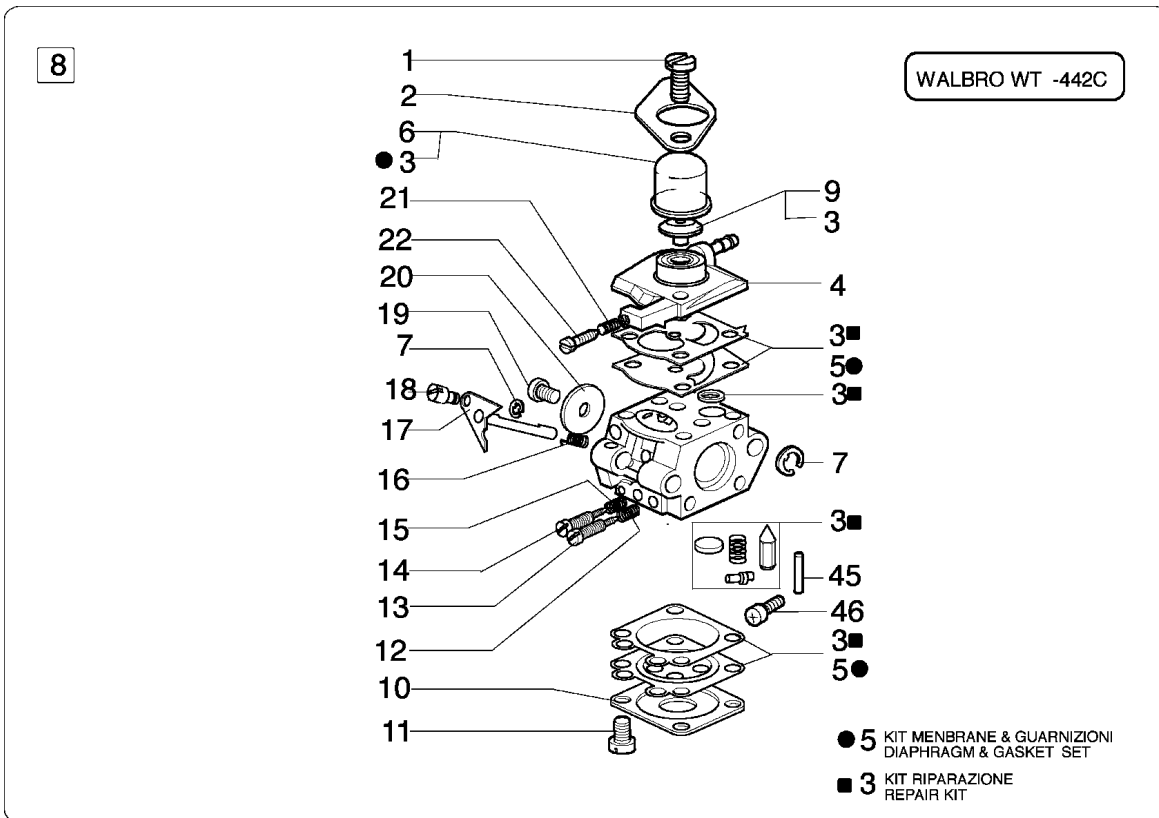

Carburetor C1Q-E10

Carburetor C1Q-E10

Reference	Qty	Item number	Description
1	2	2318542	Screw
2	1	074000147	Cover
3	1	074000150	Repair kit
4	1	074000238	Cover
5	1	074000151	Diaphragm set
6	1	2318572	Primer pump
7	1	095000164	Ring
8	1	074000397	Carburetor kit C1Q-E10
9	1	2318592	Valve
10	1	2318191	Cover
11	4	035000162	Screw
12	1	093500115	Spring
13	1	074000143	Screw H
14	1	093500269	Screw L
15	1	035000165	Spring
16	1	072700214	Spring
17	1	072700209	Shaft
18	1	2318211	Pin
19	1	003300209	Screw
20	1	072700211	Shutter
21	1	094600148	Spring
22	1	074000240	Adjust.screw
24	2	2318521	Screw
25	1	2318526	Cover
26	1	2318875	Pump
27	1	2318874	Cover
28	1	2318872	Shutter
29	1	2318388	Screw
30	1	2318412	Hooking spring
31	1	2318387	Ring
32	1	2318871	Shaft
33	1	2318528	Spring
34	1	2318532	Spring
35	1	2318882	Screw L
36	1	2318881	Screw H
37	1	2318886	Repair kit
38	1	2318885	Diaphragm set
39	1	2318880	Cover
40	4	2318522	Screw
41	1	2318392	Filter
42	1	2318535	Ring
43	1	2318527	Screw
45	1	003300201	Spindle
46	1	003300202	Screw
47	2	2318876	Screw