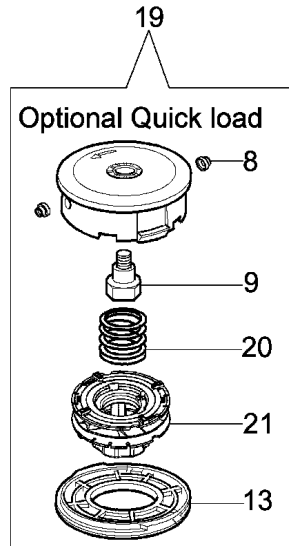

Accessories

Accessories

Reference	Qty	Item number	Description
1	1	4199039AR	Compl. nylon head Ø3
2	1	3960040R	Screw
3	1	4174278	Plate
4	4	3802004CR	Screw
5	1	4174283A	Skirt w/blade
6	1	4174275R	Blade
7	1	61042011A	Guard assy
8	2	4199005A	Bushing
9	1	4199008B	Insert
10	1	4199004	Spring
11	1	4199031A	Nylon spool Ø3
12	1	4199026B	Cover
13	1	4199046	Cover
14	1	61052031	Tool kit
15	1	4179164R	Harness
16	1	074000328	Labels kit
17	1	61112059A	Compl. nylon head Ø3
18	1	4095673AR	Disk
19	1	63019010A	Quick load nylon head Ø3
20	1	4199048R	Spring
21	1	4199049	Nylon spool
22	1	61110076	Insert
23	1	63050016	Hooking spring
24	1	63019012A	Quick load nylon head Ø3