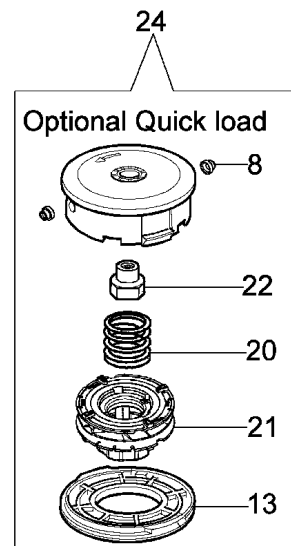

Accessories

Accessories

Reference	Qty	Item number	Description
1	1	4199039AR	Compl. nylon head Ø3
2	1	3960040R	Screw
3	1	4174278	Plate
4	4	3802004CR	Screw
5	1	4174283A	Skirt w/blade
6	1	4174275R	Blade
7	1	61042011A	Guard assy
8	2	4199005A	Bushing
9	1	4199008B	Insert
10	1	4199004	Spring
11	1	4199031A	Nylon spool Ø3
12	1	4199026B	Cover
13	1	4199046	Cover
14	1	61052031	Tool kit
15	1	4179164R	Harness
16	1	074000328	Labels kit
17	1	61112059A	Compl. nylon head Ø3
18	1	4095673AR	Disk
19	1	63019010A	Quick load nylon head Ø3
20	1	4199048R	Spring
21	1	4199049	Nylon spool
22	1	61110076	Insert
23	1	63050016	Hooking spring
24	1	63019012A	Quick load nylon head Ø3