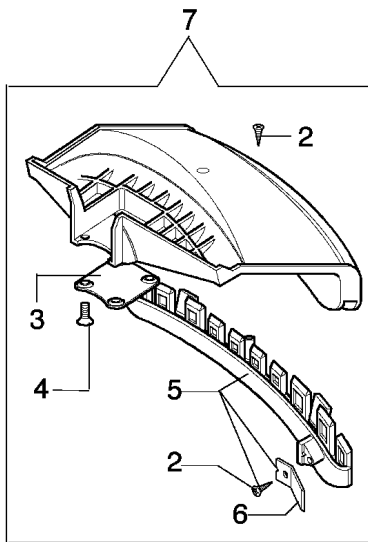

Accessories

Accessories

Reference	Qty	Item number	Description
1	1	4199039AR	Compl. nylon head Ø3
2	1	3960040R	Screw
3	1	4174278	Plate
4	4	3802004CR	Screw
5	1	4174283A	Skirt w/blade
6	1	4174275R	Blade
7	1	61042011A	Guard assy
8	2	4199005A	Bushing
9	1	4199008B	Insert
10	1	4199004	Spring
11	1	4199031A	Nylon spool Ø3
12	1	4199026B	Cover
13	1	4199046	Cover
14	1	61052031	Tool kit
15	1	4179164R	Harness
16	1	074000328	Labels kit
17	1	61112059A	Compl. nylon head Ø3
18	1	4095673AR	Disk
19	1	63019010A	Quick load nylon head Ø3
20	1	4199048R	Spring
21	1	4199049	Nylon spool
22	1	61110076	Insert
23	1	63050016	Hooking spring
24	1	63019012A	Quick load nylon head Ø3